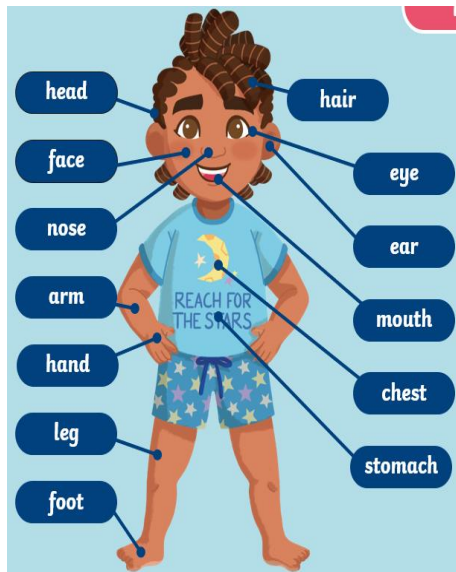

"Marvellous Me"

Knowledge Map - Reception - Autumn term, first half.

Me and My Family

Local Area

Fridge Words

family
mum
dad
brother
sister
home
school
pavement
post box
lamp post
post office
stamp
dentist
doctor's surgery
local area

Reception and School

What do you look like? How old are you? Do you have any brothers or sisters? Who lives with you?

Please talk with your child about the images you can see on the knowledge map and explore the meaning and practise using the fridge words.

You could keep the Knowledge Map on your fridge as a reminder of this terms topic!